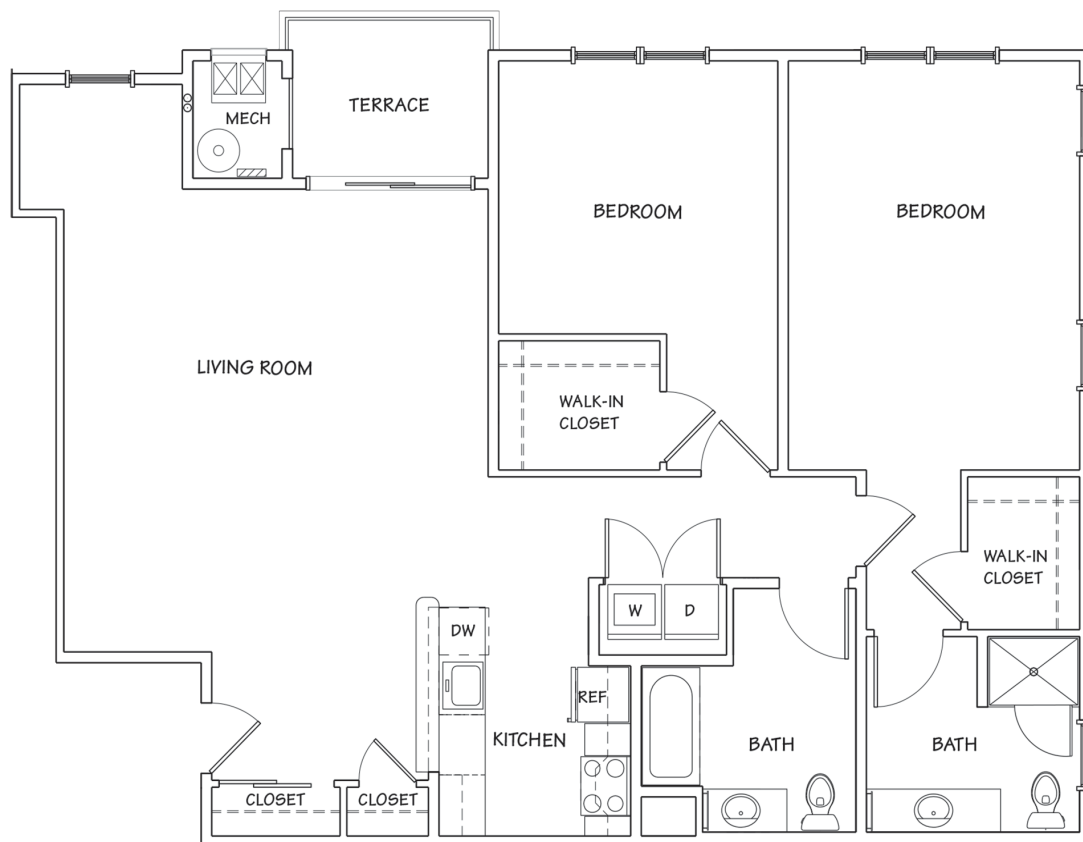

# liberty

2 bedrooms • 2 baths • terrace • 1,430 sf

helix  
at Xchange

Any and all information contained herein is subject to change without notice. All measurements are approximate and subject to field variation and for illustration purposes. Units are unfurnished by the landlord and are delivered vacant. Any statements made herein are not representations of fact, but are subjective and merely the opinion of the author. Floor Plans may not be an exact representation of all units as there are substantial field variations in a number of units. For more precise information, please ask the leasing agent for the architectural plans which are available for viewing at the leasing office.