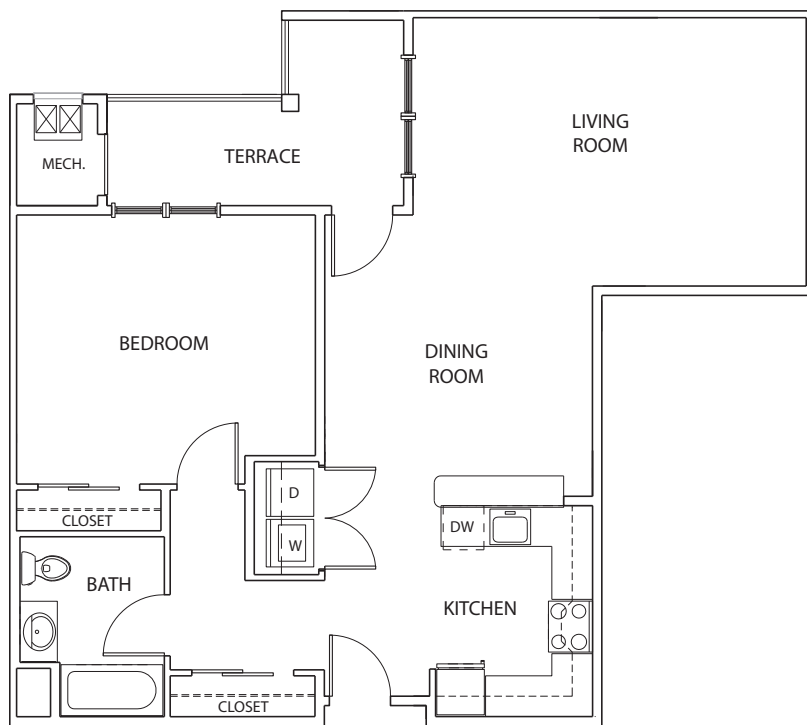

# chelsea VI

1 bedroom • 1 bath • terrace • 860 sf

helix  
at Xchange

Any and all information contained herein is subject to change without notice. All measurements are approximate and subject to field variation and for illustration purposes. Units are unfurnished by the landlord and are delivered vacant. Any statements made herein are not representations of fact, but are subjective and merely the opinion of the author. Floor Plans may not be an exact representation of all units as there are substantial field variations in a number of units. For more precise information, please ask the leasing agent for the architectural plans which are available for viewing at the leasing office.