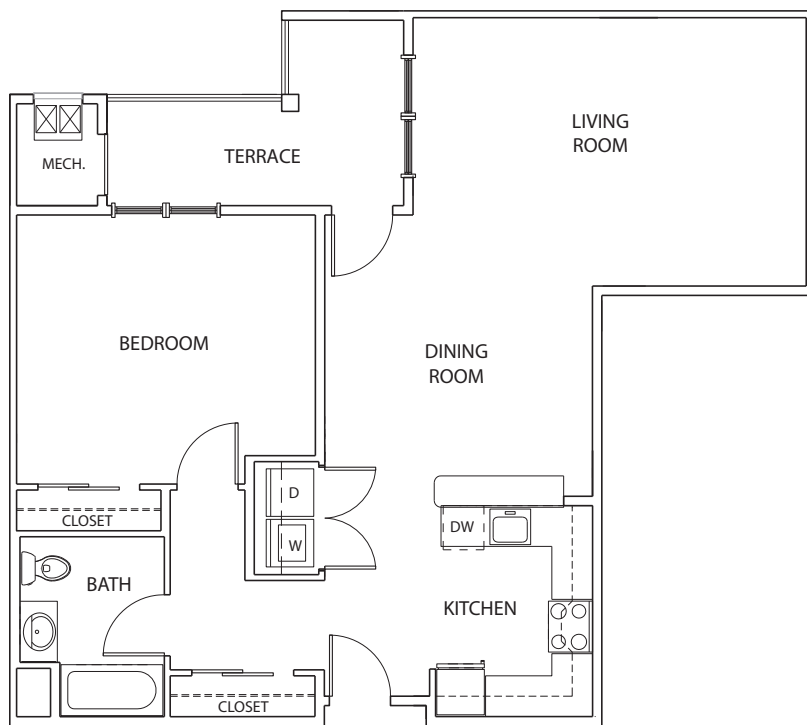

chelsea V

1 bedroom • 1 bath • terrace • 980 sf

helix
at Xchange

Any and all information contained herein is subject to change without notice. All measurements are approximate and subject to field variation and for illustration purposes. Units are unfurnished by the landlord and are delivered vacant. Any statements made herein are not representations of fact, but are subjective and merely the opinion of the author. Floor Plans may not be an exact representation of all units as there are substantial field variations in a number of units. For more precise information, please ask the leasing agent for the architectural plans which are available for viewing at the leasing office.