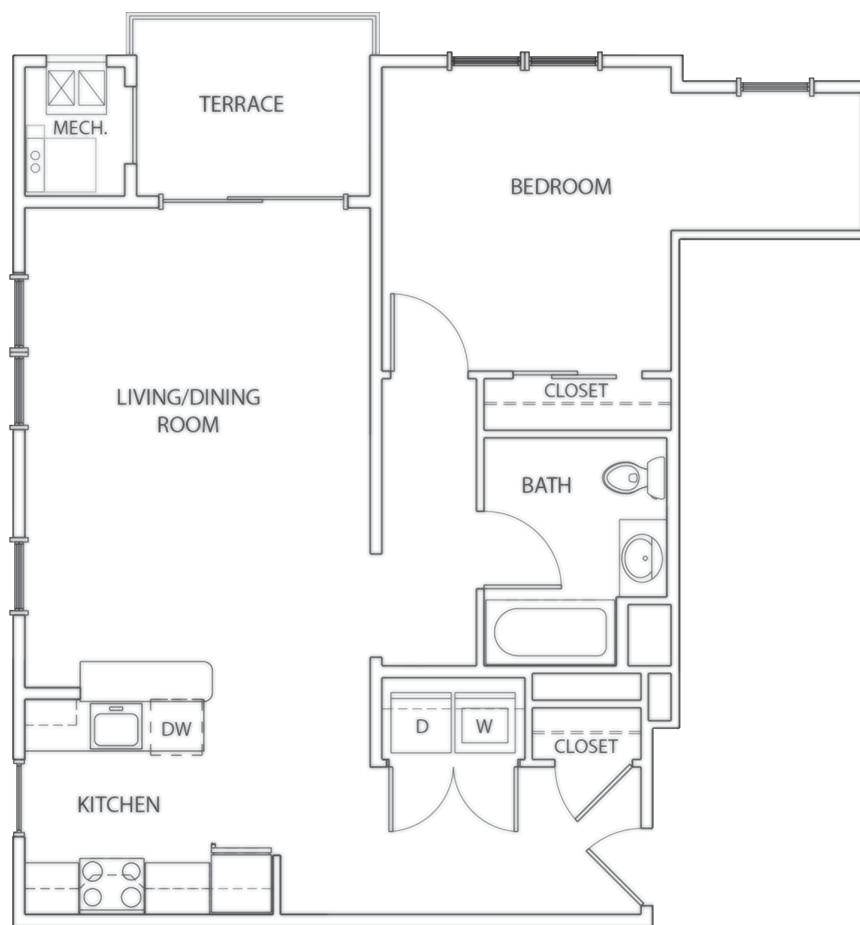

bowery

1 bedroom • 1 bath • terrace • 864 sf

helix
at Xchange

Any and all information contained herein is subject to change without notice. All measurements are approximate and subject to field variation and for illustration purposes. Units are unfurnished by the landlord and are delivered vacant. Any statements made herein are not representations of fact, but are subjective and merely the opinion of the author. Floor Plans may not be an exact representation of all units as there are substantial field variations in a number of units. For more precise information, please ask the leasing agent for the architectural plans which are available for viewing at the leasing office.